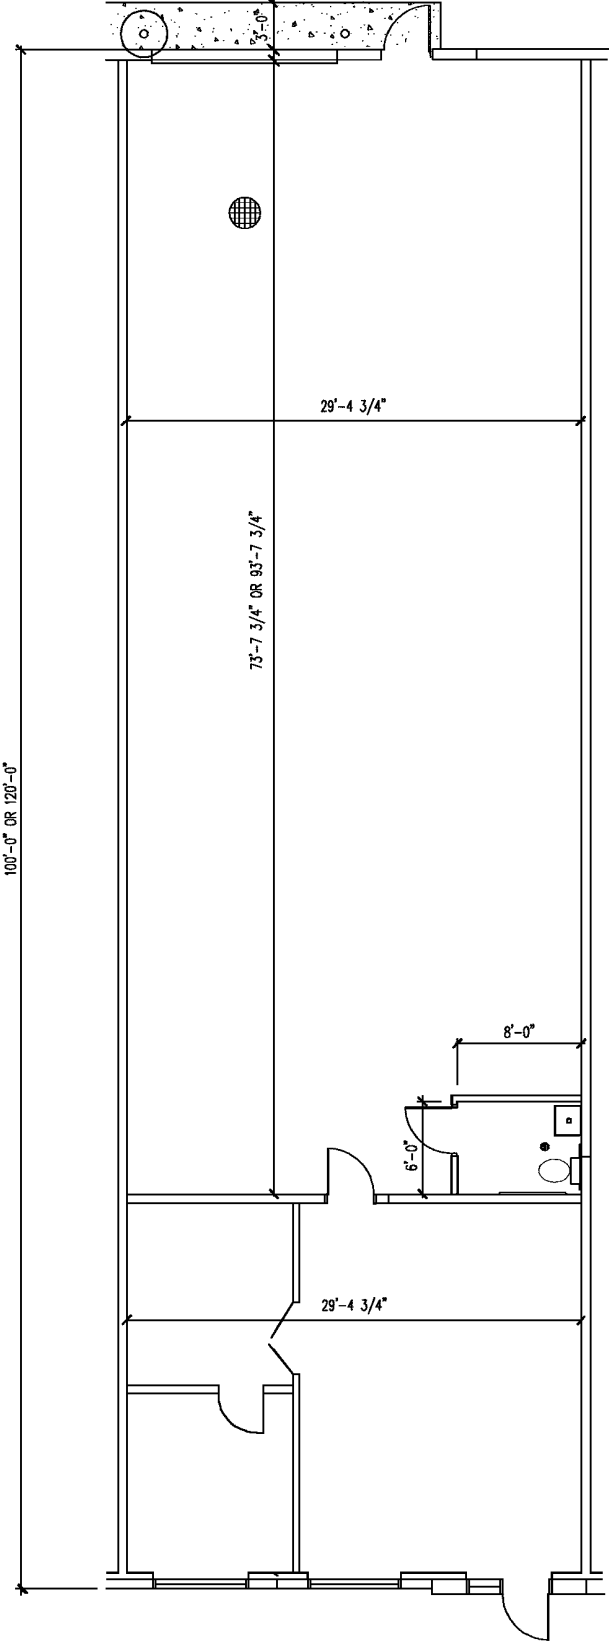

# 720 N. 17th Street, #1

1500  
FOUNDRY

PARKING  
LOT  
SPEED LIMIT  
5 MPH

EXIT

750 N. 17th  
UNIT 1

FOR LEASE  
830-322-8094

STOP