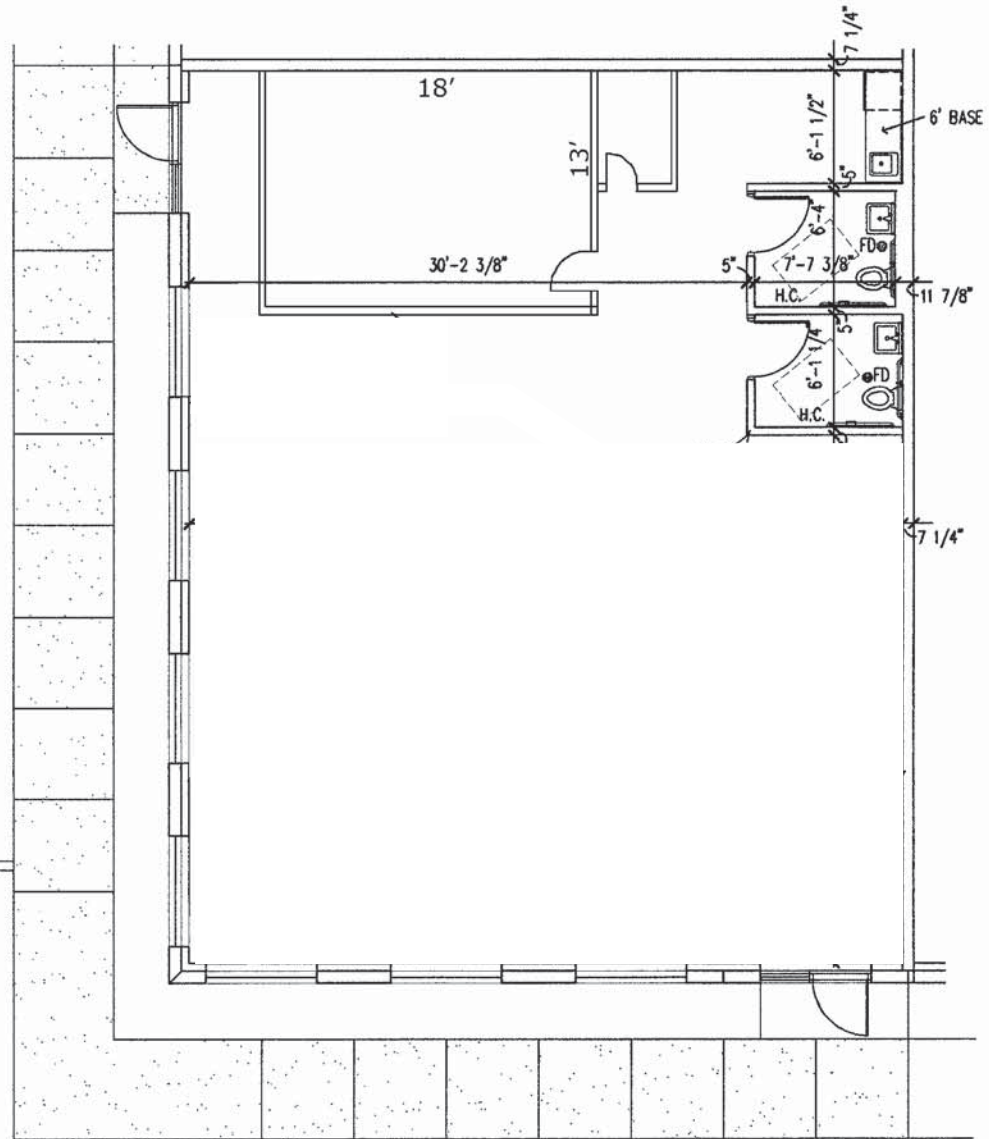

720

LA Learning
Ascent
TUTORING

R & B
Classroom

LA Learning
Ascent
Tutoring
720 N. 17th St.
Suite 10

R & B
Classroom
720 N. 17th St.
Suite 10

720 N. 17th Street, Unit 9 2,200 SF

FLOOR PLAN

SCALE: 1/8" = 1'-0"

A stainless steel double-basin sink with a chrome faucet. A blue dish soap bottle and a red soap dispenser are placed on the countertop around the sink.

A roll of white paper towels mounted on a white wall-mounted holder above the sink.

A white, rounded table with a black leg. On the table are several binders and papers. A white trash can is tucked under the table.

A wooden cabinet with a grey countertop. The cabinet has several drawers and doors with a raised-panel design.