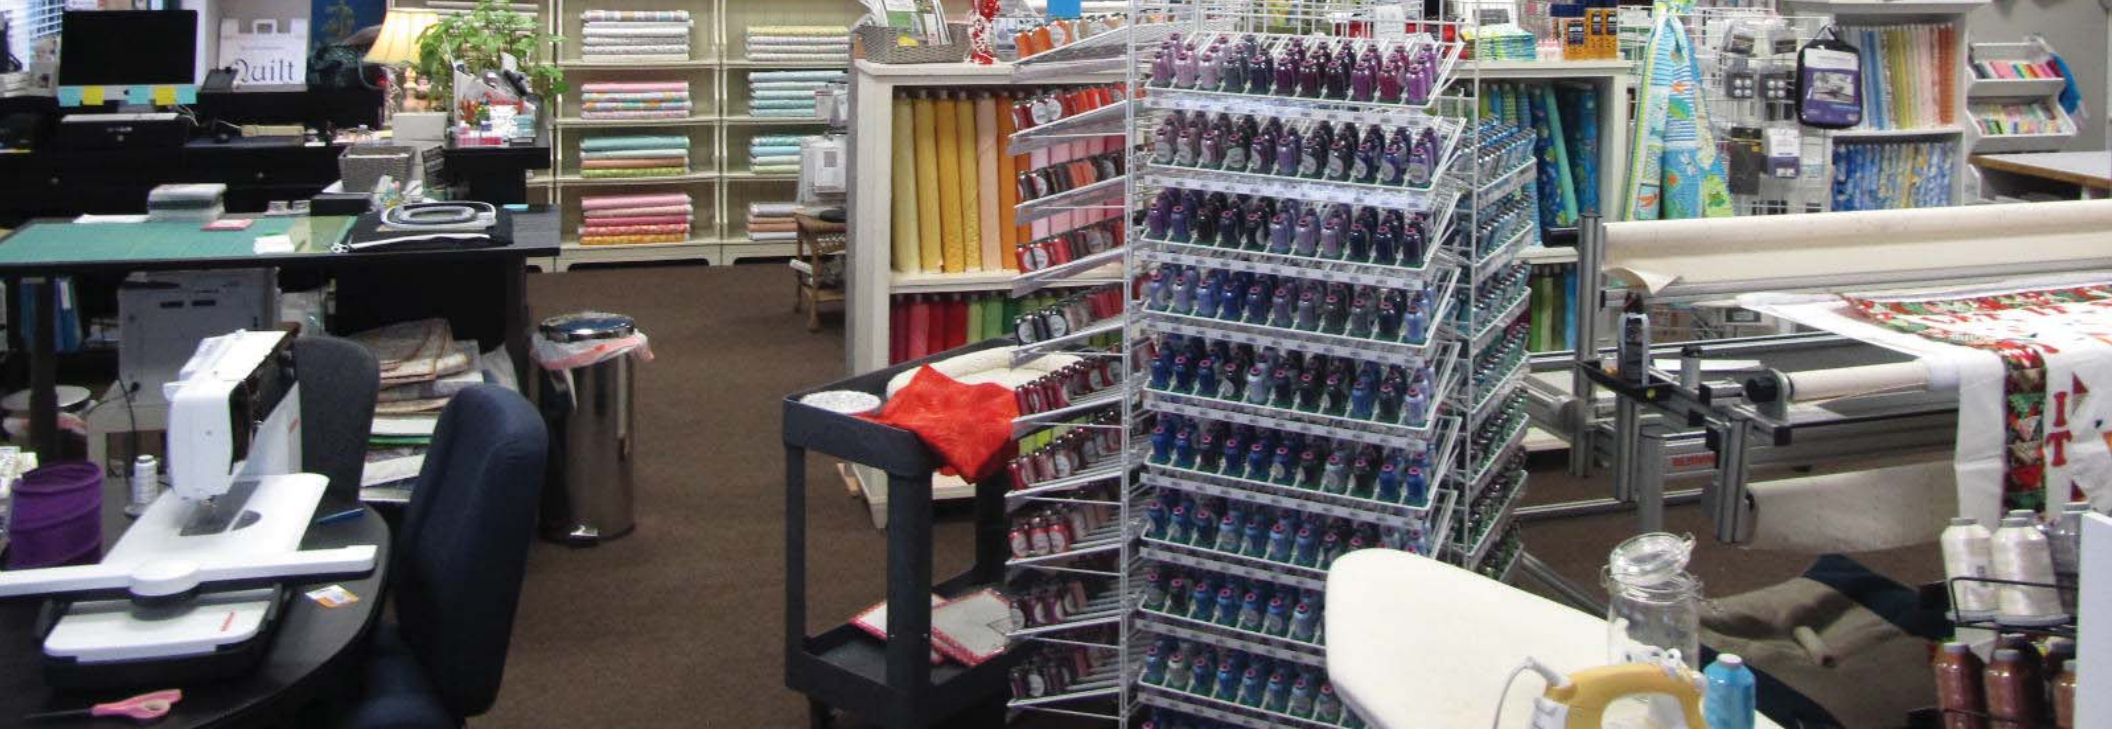

NORTH

Blue Willow

MERCANTILE

SACORD
Sewing Machine & Sewing Supplies

EXIT

730 N. 17th
e TNU
Store Hours
10am - 6pm
10am - 4pm
Closed

Fairfield
INTERFACINGS + LININGS

A large wooden table with a white grid cutting mat and a green cutting mat. On the table are various sewing supplies including a basket of fabric, a jar of buttons, and a utility knife.