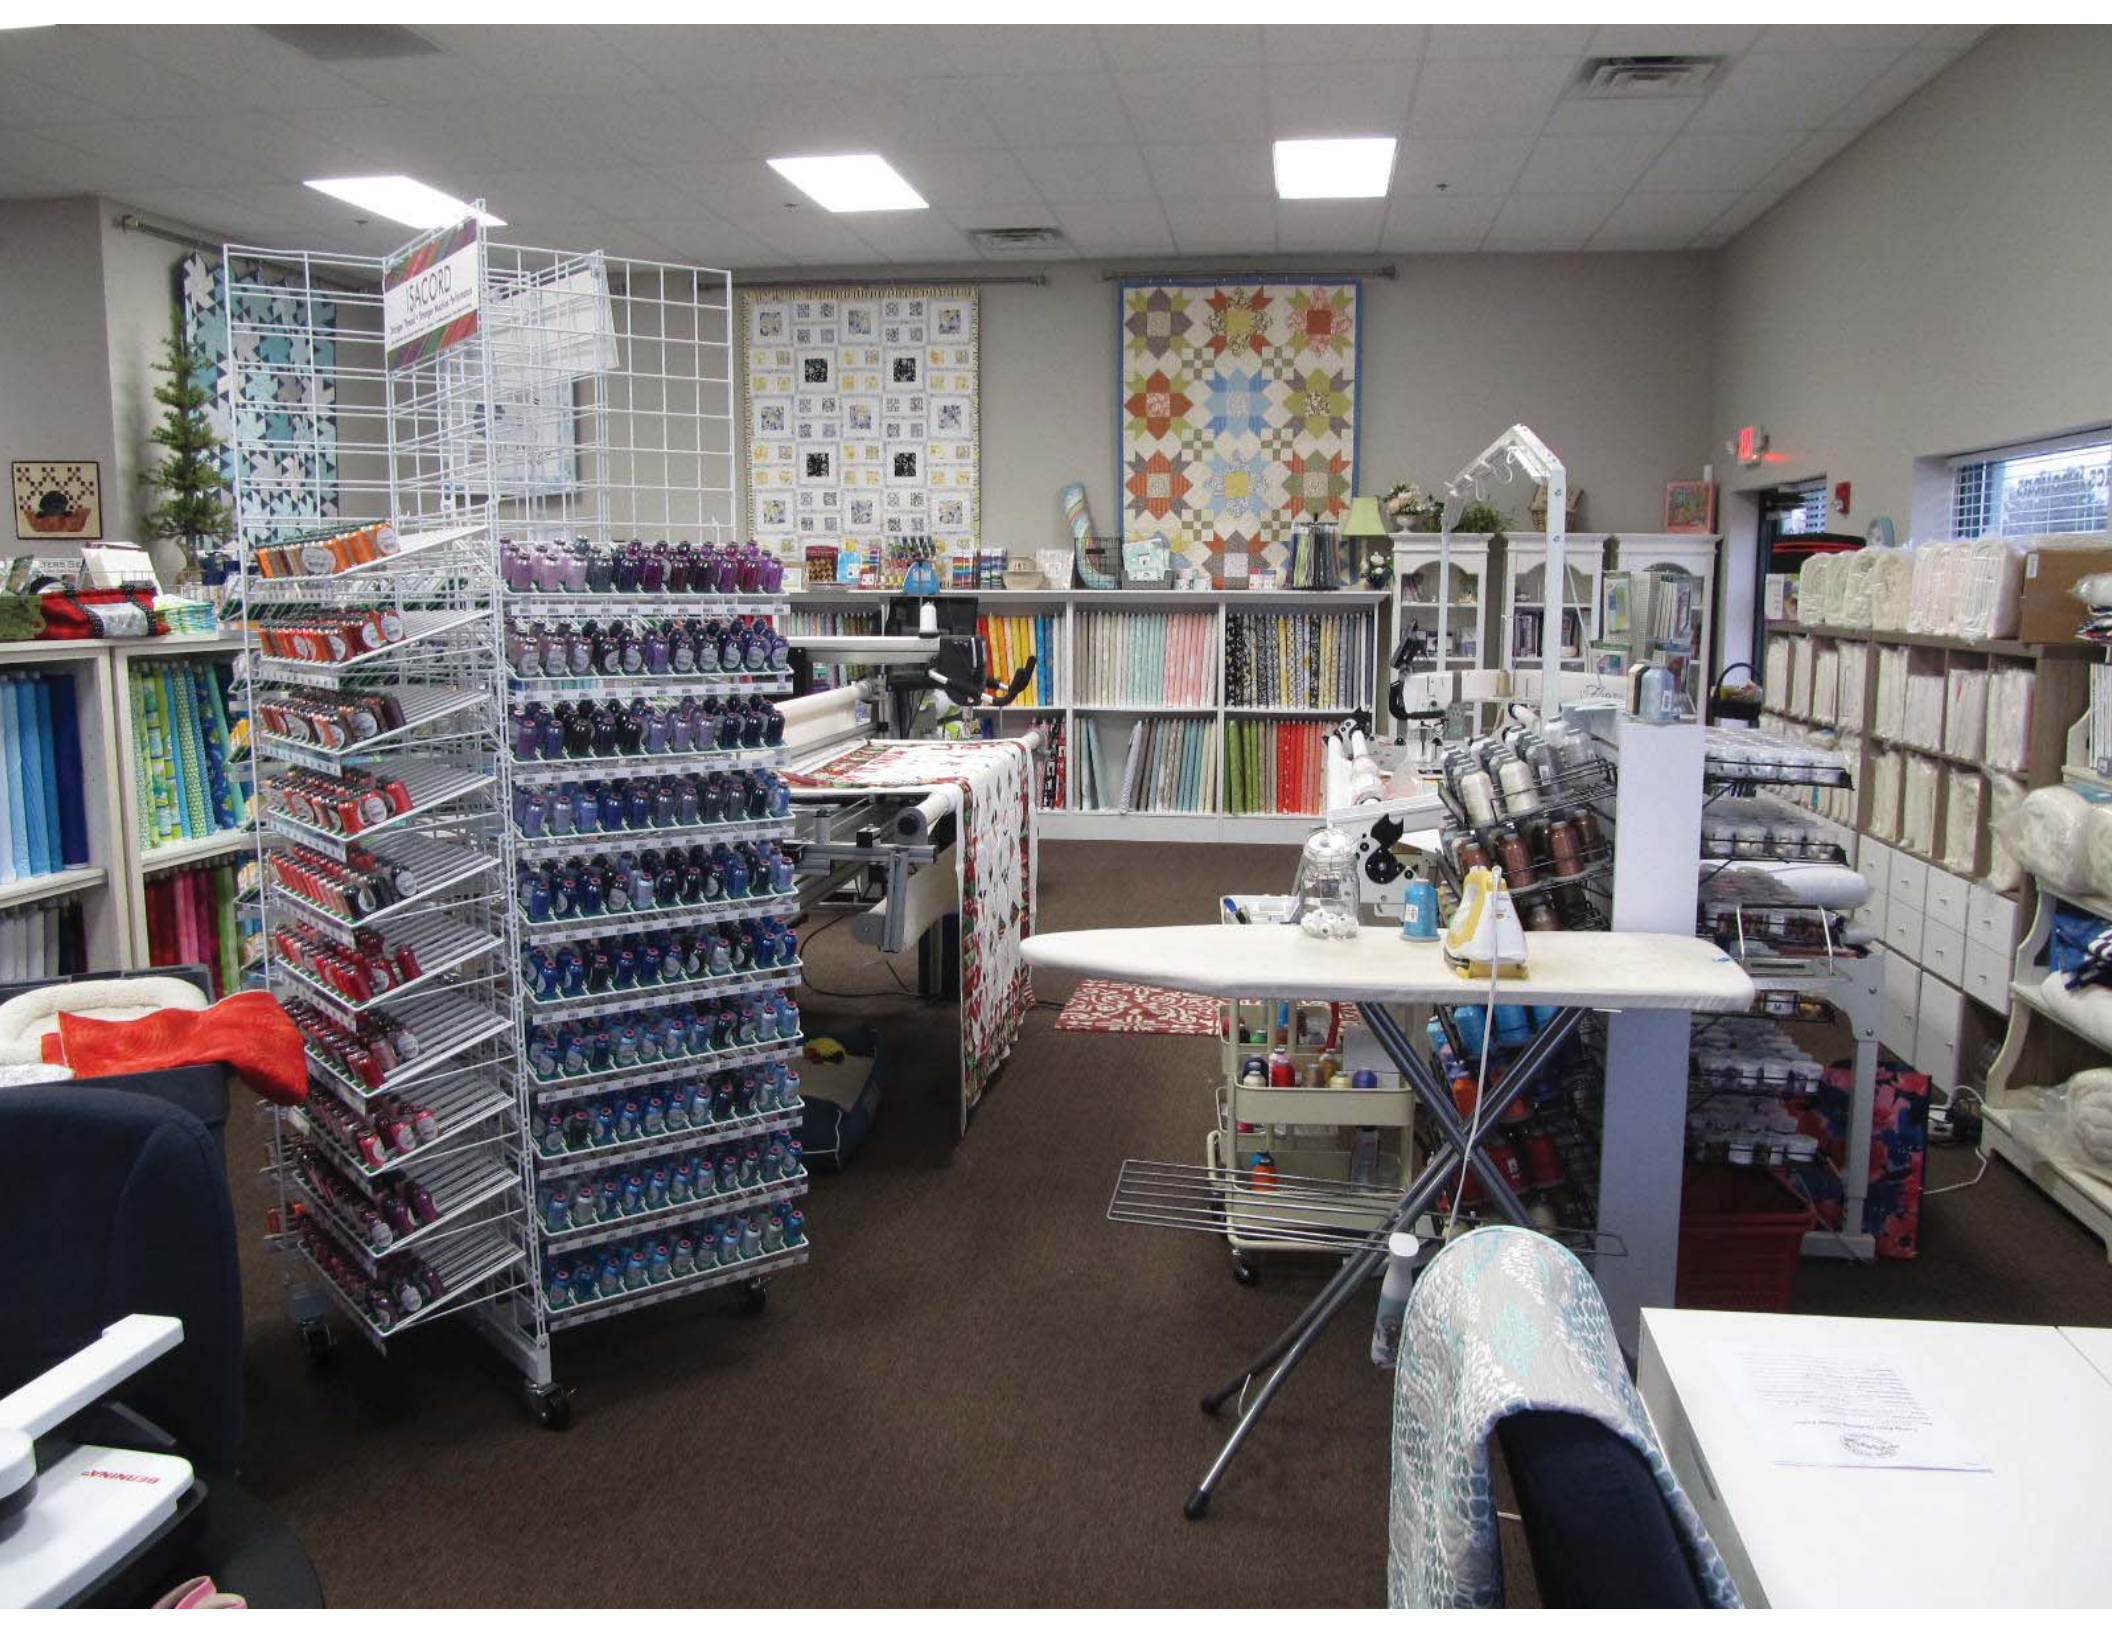

NORTH

Blue Willow

MERCANTILE

SACORD
Sewing Machine & Sewing Supplies

EXIT

730 N. 17th
e TNU
Store Hours
10am - 6pm
10am - 4pm
Closed

Fairfield
INTERFACINGS + LININGS

A large wooden table with a white grid cutting mat and a green cutting mat. On the table are various sewing supplies including a basket of fabric, a jar of buttons, and a utility knife.

A stainless steel double-basin sink with a chrome faucet. A blue dish soap bottle and a red soap dispenser are placed on the countertop around the sink.

A roll of white paper towels mounted on a white wall-mounted holder above the sink.

A white, rounded table with a black leg. On the table are several binders and papers. A white trash can is tucked under the table.

A wooden cabinet with a grey countertop. The cabinet has several drawers and doors with a raised-panel design.