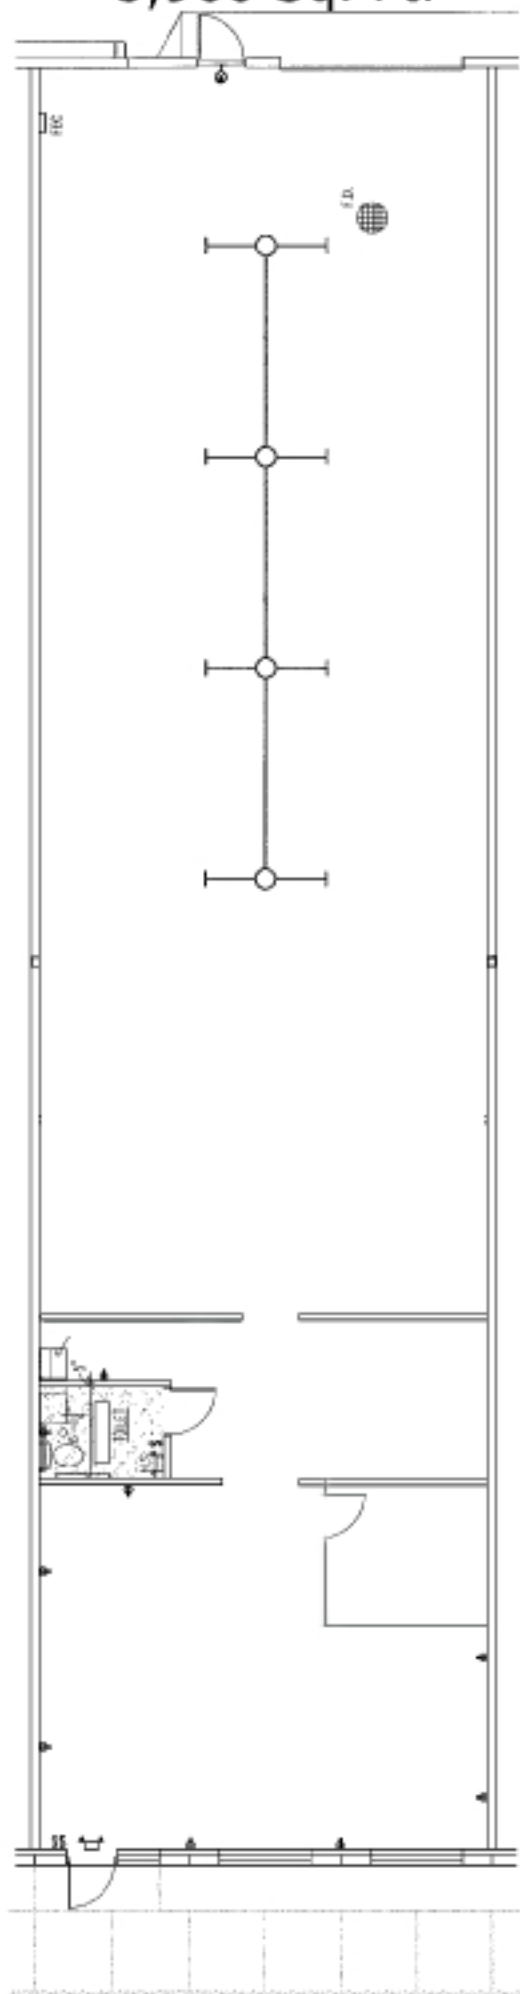

City Electric  
Supply

FOR  
LEASE  
355-8094

FOR  
LEASE  
355-8094

OPEN

Signature  
Auto Service

720 N. 17th Street, Unit 2  
3,960 Sq. Ft.

EXIT

Multiple framed certificates and awards displayed on the wall.

Additional framed certificates and awards displayed on the wall.

NEED  
**EL**  
REPAIR  
VEN

1

UNIT 3

UNIT 2

**GROOT**  
877-775-1200

Excel