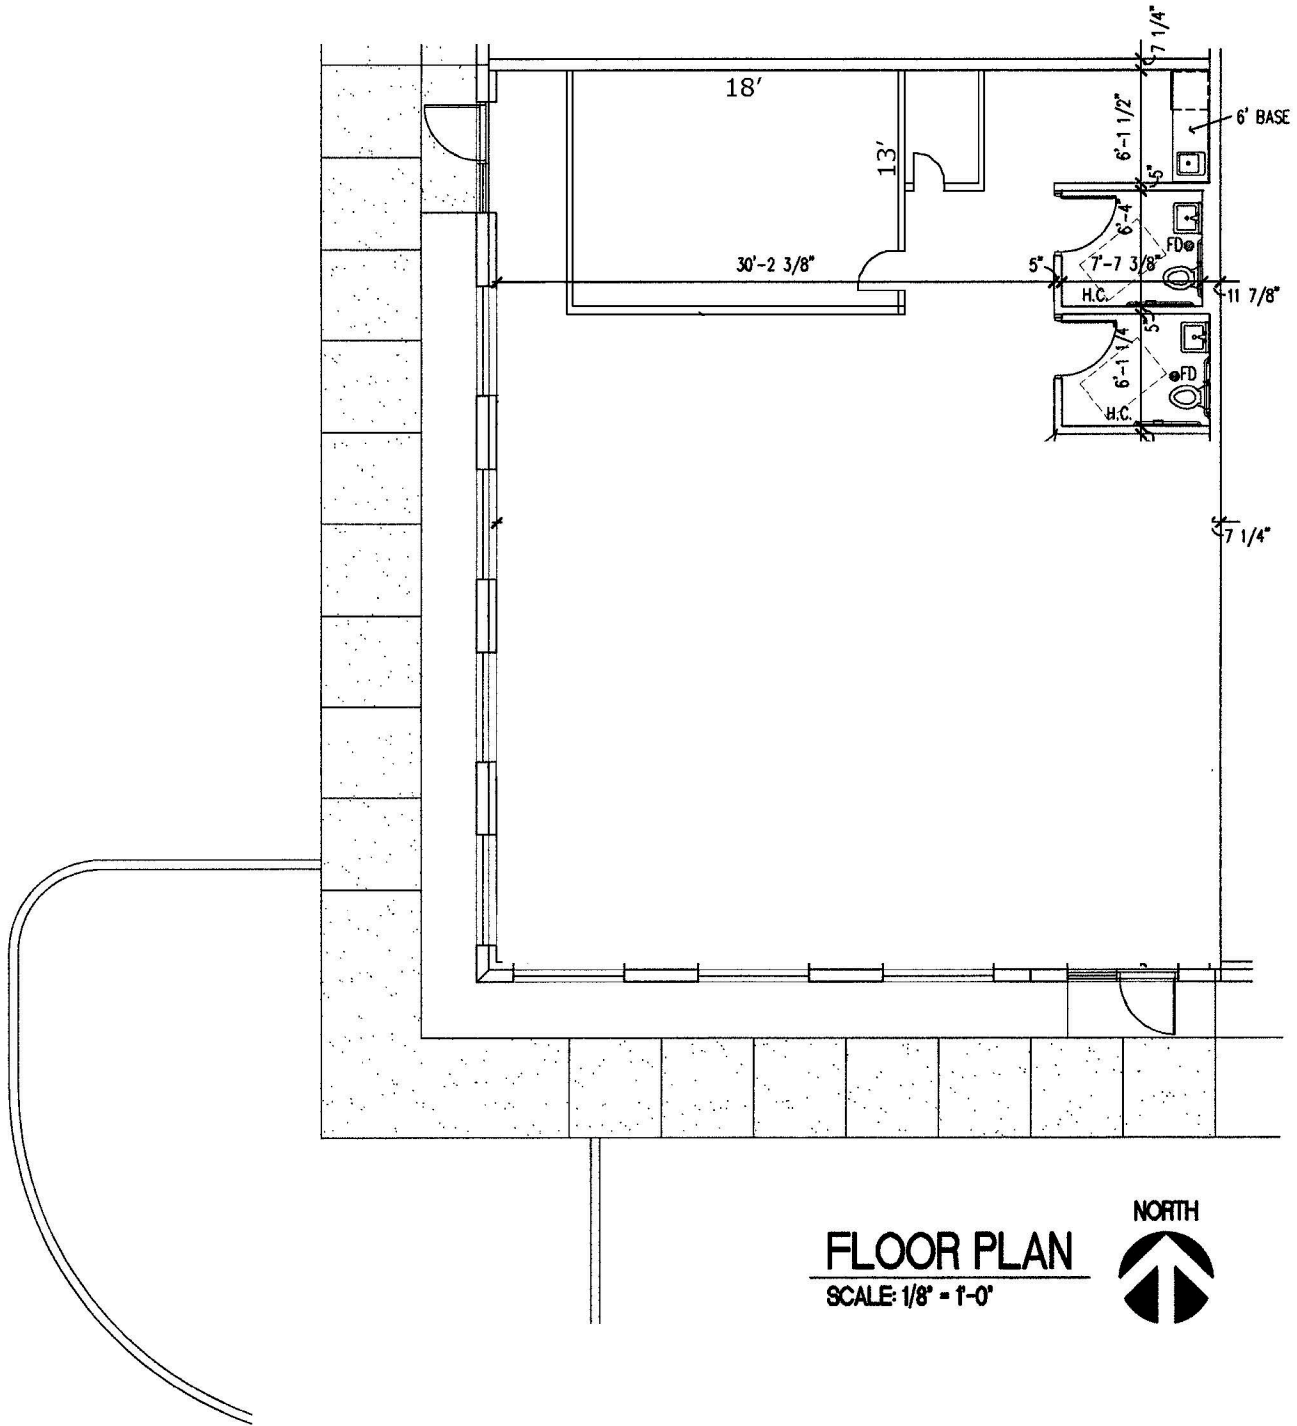

720

Blue Willow  
PLUMBING & HEATING

# 720 N. 17th Street, Unit 9 2,200 SF

**FLOOR PLAN**  
SCALE: 1/8" = 1'-0"