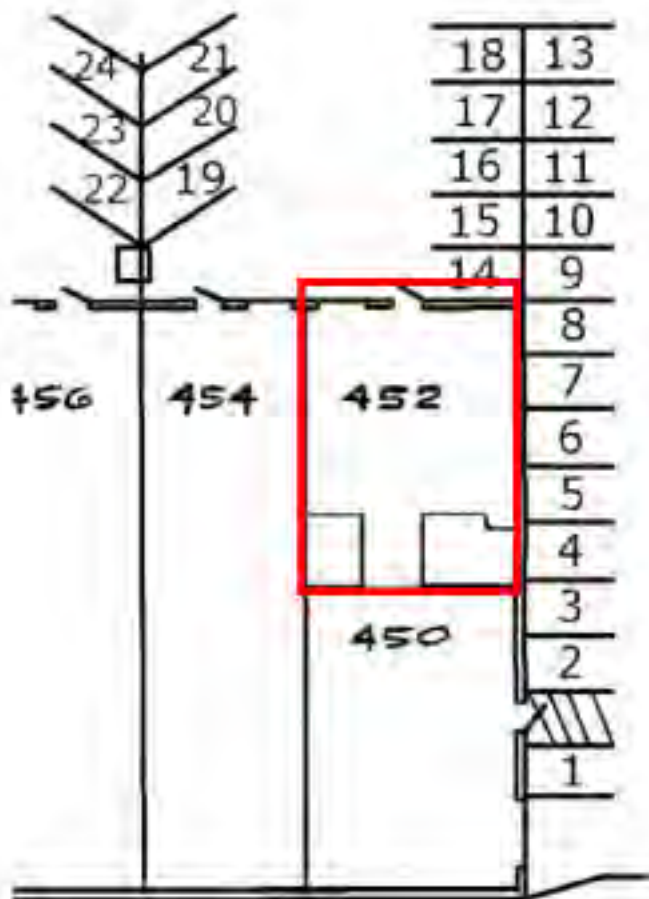

452 West Fifth Ave  
2,050 SF

AKOU  
RESTAURANTS  
restaurants.com  
2068

WOODEN SHELVING UNIT

METAL SHELVING UNIT  
COOLERS  
002

Once Completed  
load trailer  
(see second trailer)

#452

#450

#402