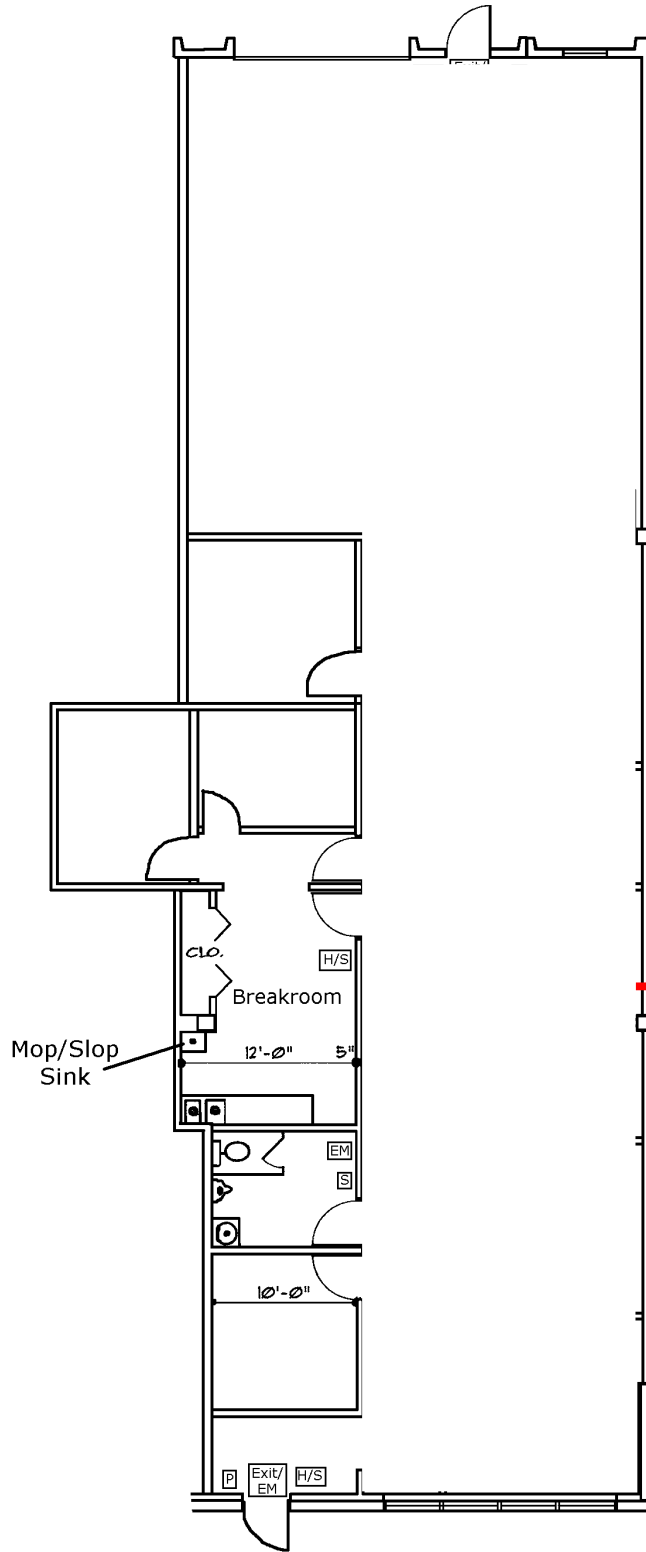

RESTAURANT
BAR & BEVERAGE

1665 Quincy Avenue
Unit 111

3,150 SF

1665 QUINCY
SUITE 111

all

Unit 3 5/14
Week 1 4/14-15/14
Week 2 4/21
Week 3 4/28

7:15
8:15
9:15

Unit 3 5/14
Week 1 4/14-15/14
Week 2 4/21
Week 3 4/28