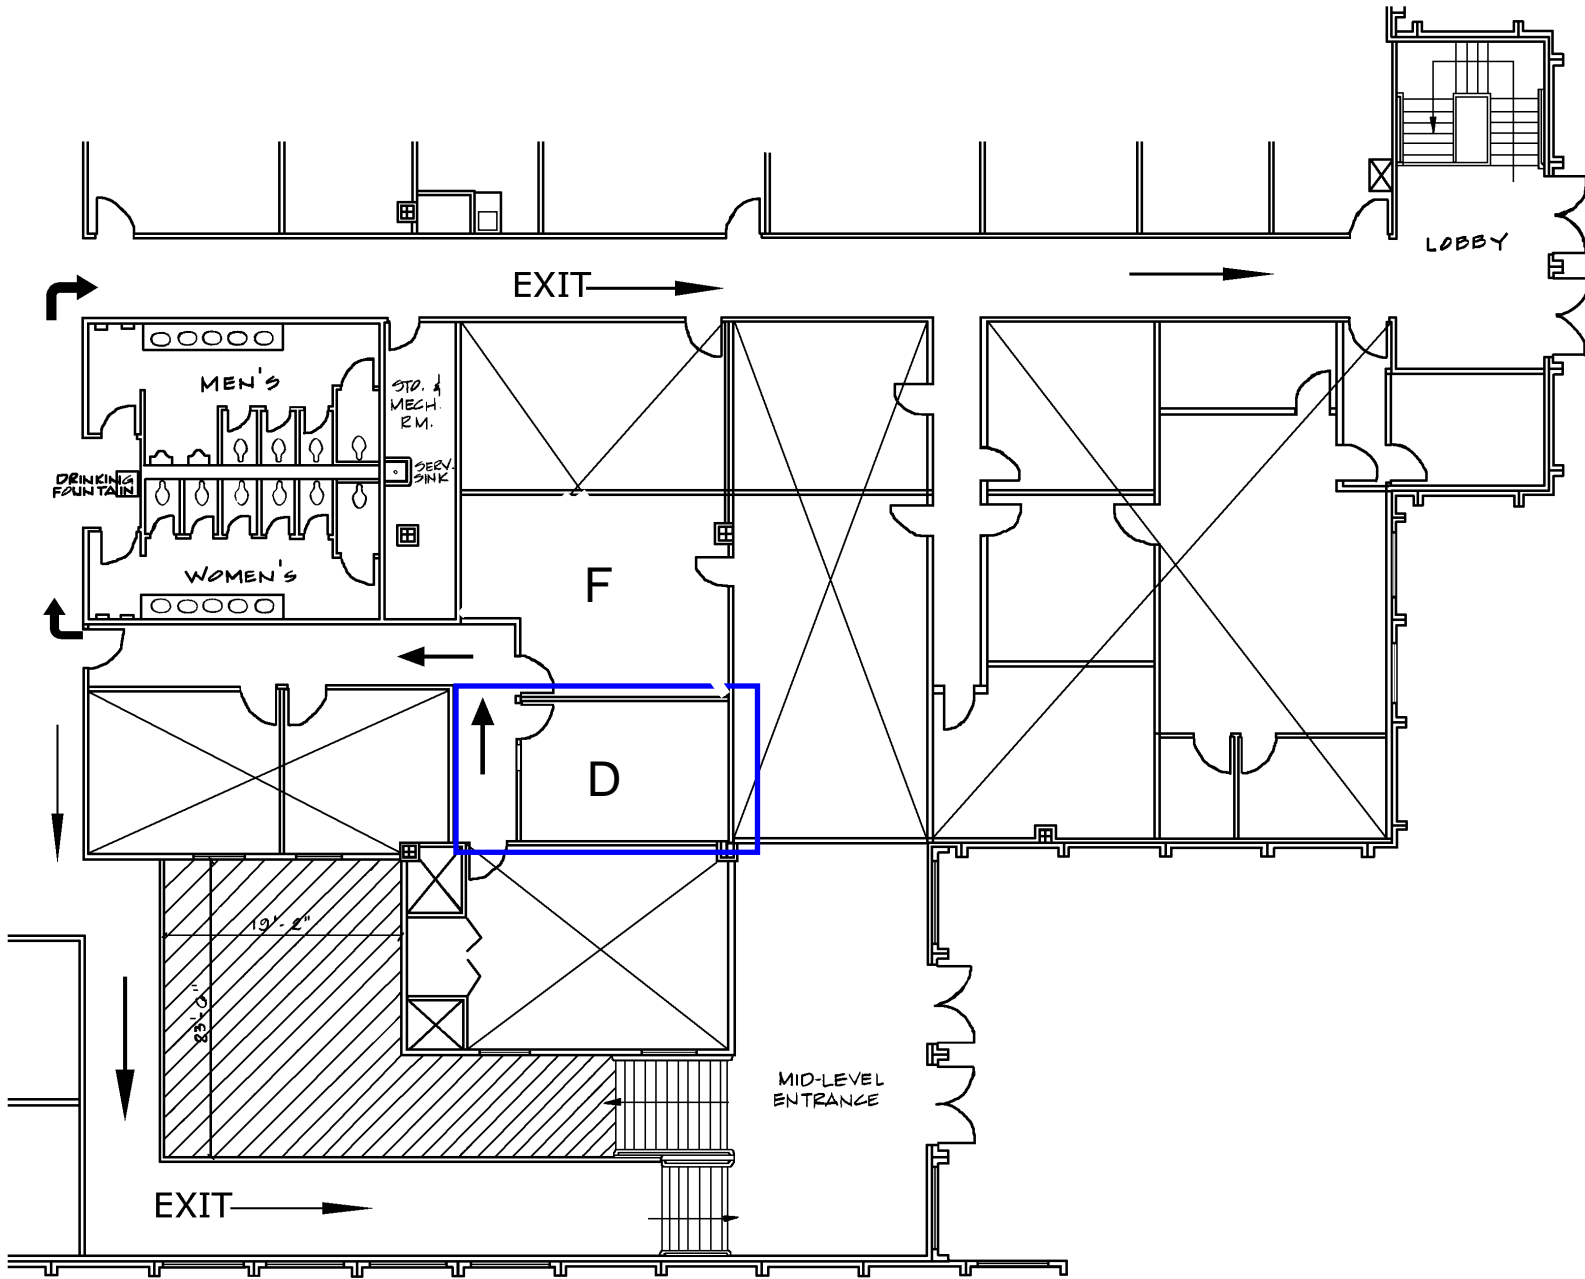

# 800 West Fifth Avenue

Suite 203D

201 Sq. Ft.

**smartbuild**  
improving with higher standards

## Siding