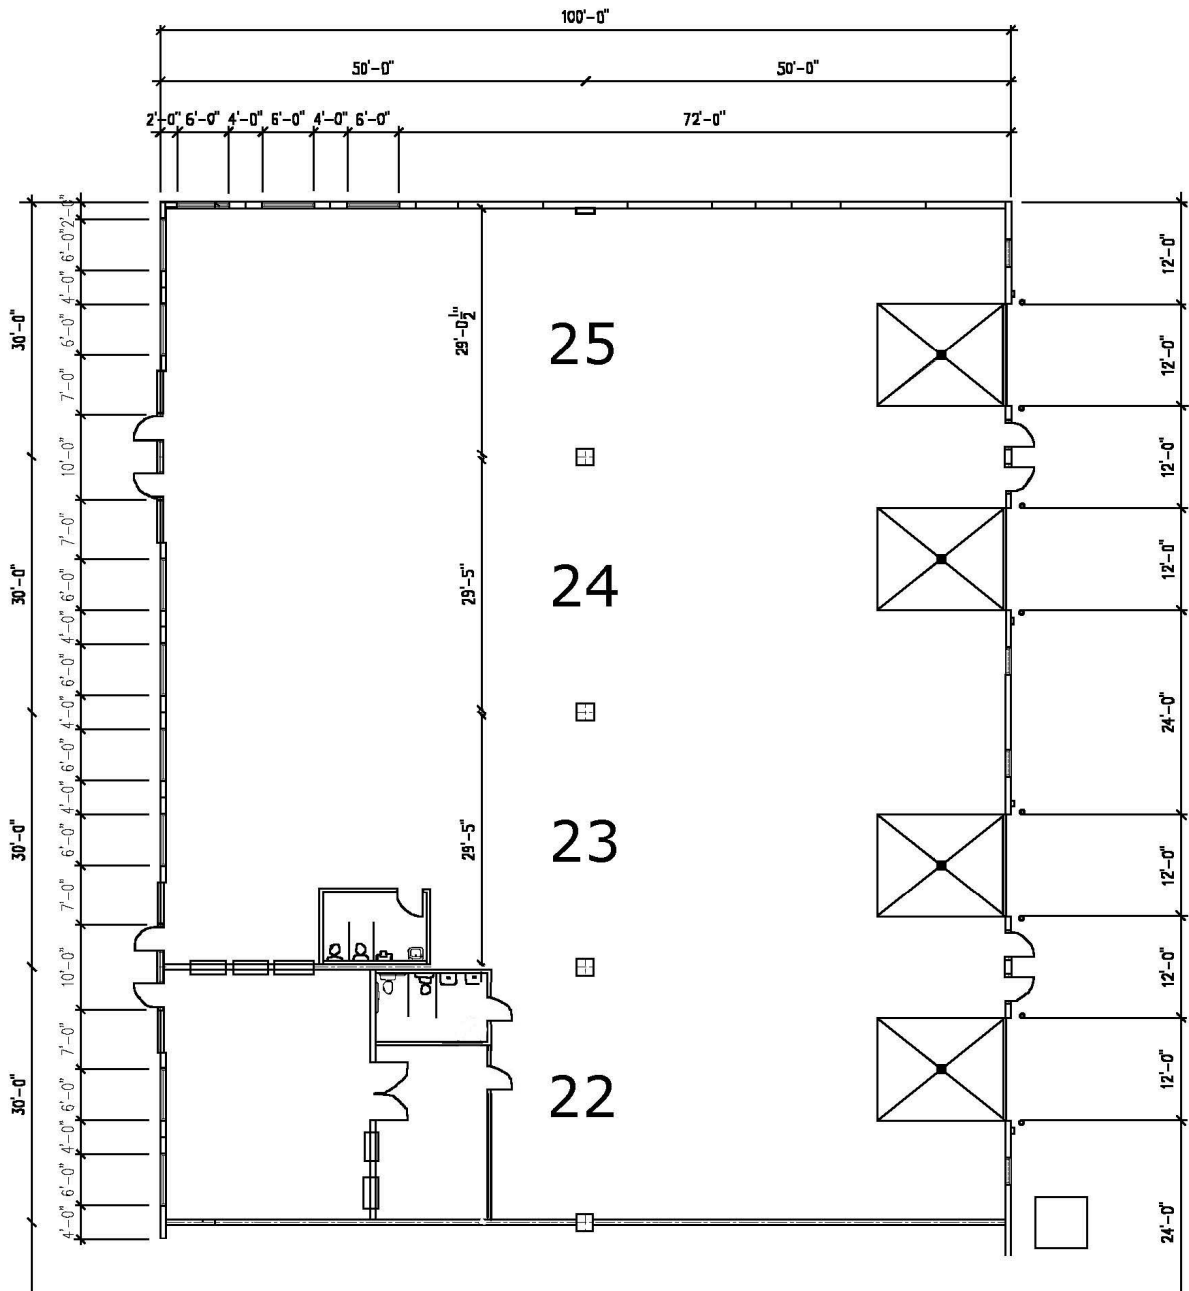

FOUNDRY BUSINESS PARK

FOUNDRY BUSINESS PARK

731 N. 17th Street, Units 22-25

3,138 Sq. Ft./Unit

STOP

731 N. 17th
Unit 22
Main Entrance
RESERVATIONS
REQUIRED
630-377-1101
It's a Kick for the Kids

731 N. 17th
Unit 22
Main Entrance
Tri-Cities
Soccer
Association
Indoor Training Facility
Reservations Required
630-377-1101
It's a Kick for the Kids