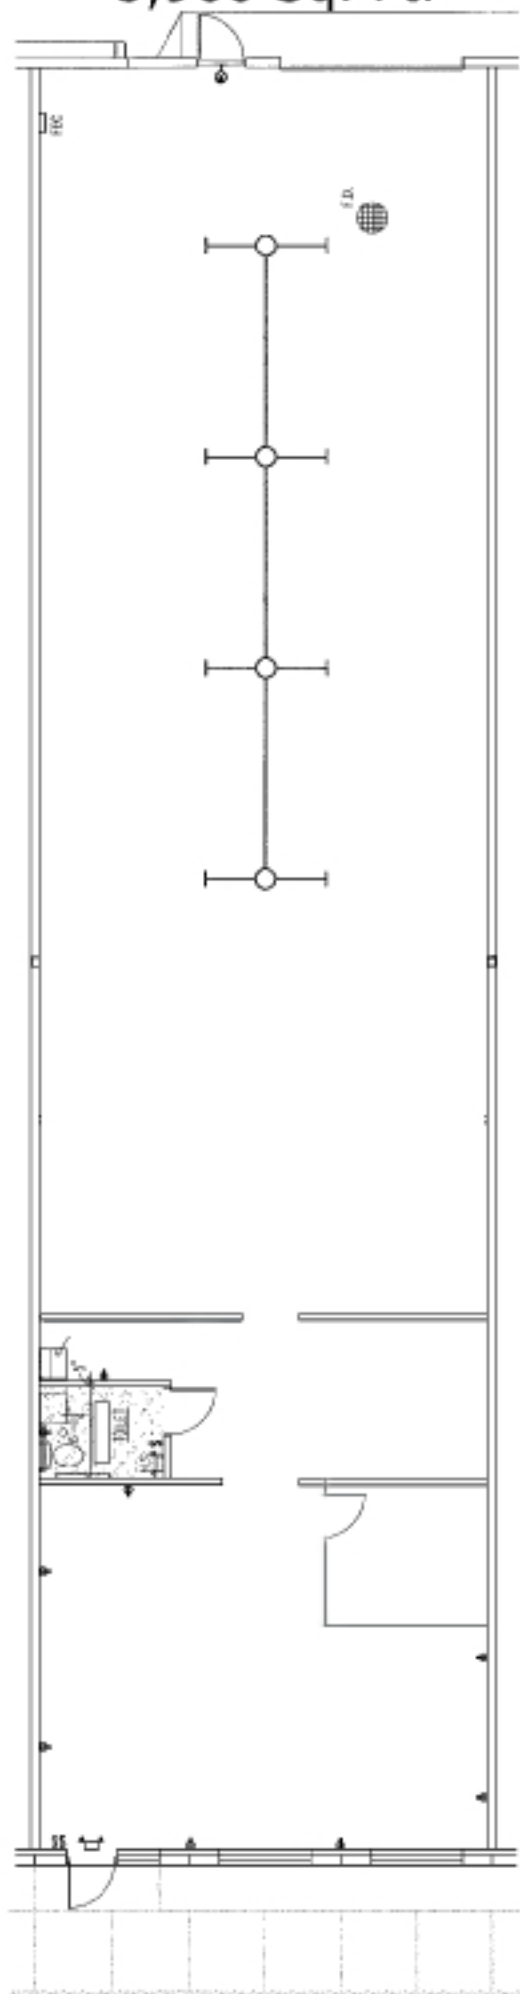

4500 FOUNDRY

PARKING LOT
SPEED LIMIT
MPH

720 N. 17th Street, Unit 2
3,960 Sq. Ft.

EXIT

POPE
WE'VE MOVED!
10000 W. 100th St.
Overland Park, KS 66210

POPE