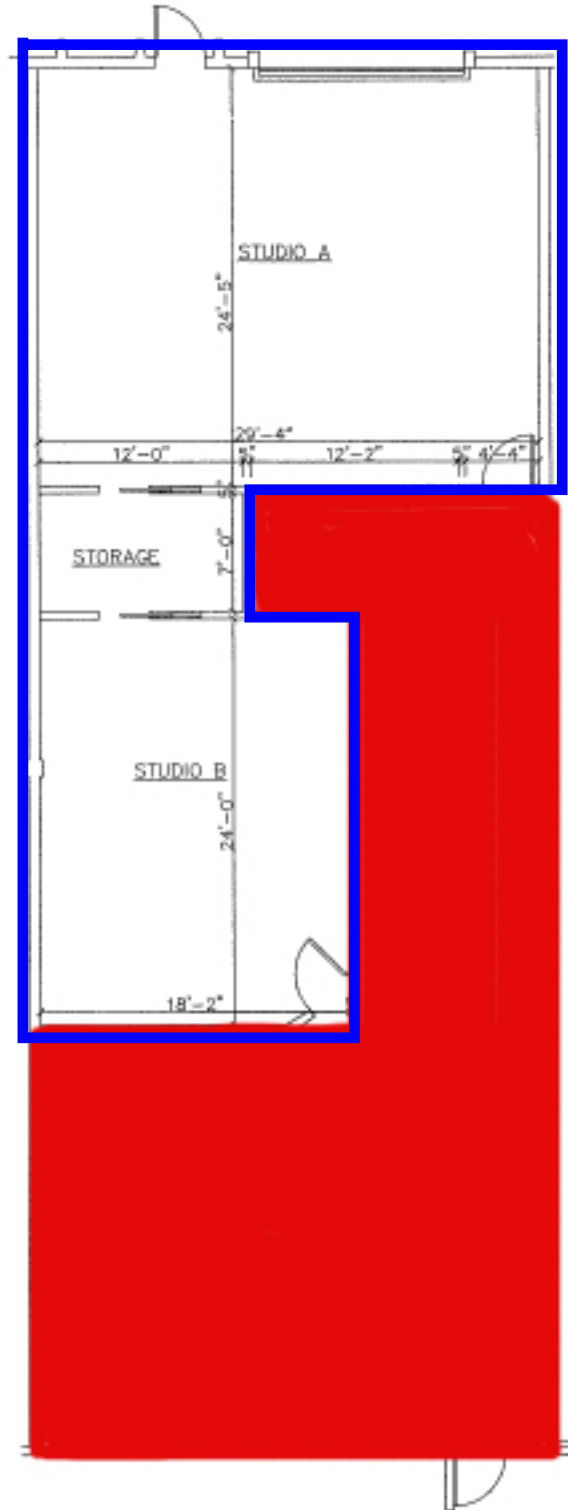

4148

Sanitary
The One You Can't Live Without

ROYAL
The One You Can't Live Without

408 West 5th Avenue
Rear - Storage Only

FLOOR PLAN
SCALE: 1/8" = 1'-0"